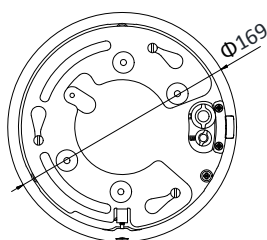

DORI

The DORI (detect, observe, recognize, identify) distance gives the general idea of the camera ability to distinguish persons or objects within its field of view.

It is calculated based on the camera sensor specification and the criteria given by EN 62676-4: 2015.

DORI	Detect	Observe	Recognize	Identify
Definition	25 px/m	63 px/m	125 px/m	250 px/m
Distance (Tele)	960.0 m (3149.6 ft)	381.0 m (1249.8 ft)	192.0 m (629.9 ft)	96.0 m (315.0 ft)

Order Model

DS-2DE4A215IW-DE, 12 VDC & PoE (802.3 at, class4)

Dimensions

Unit: mm